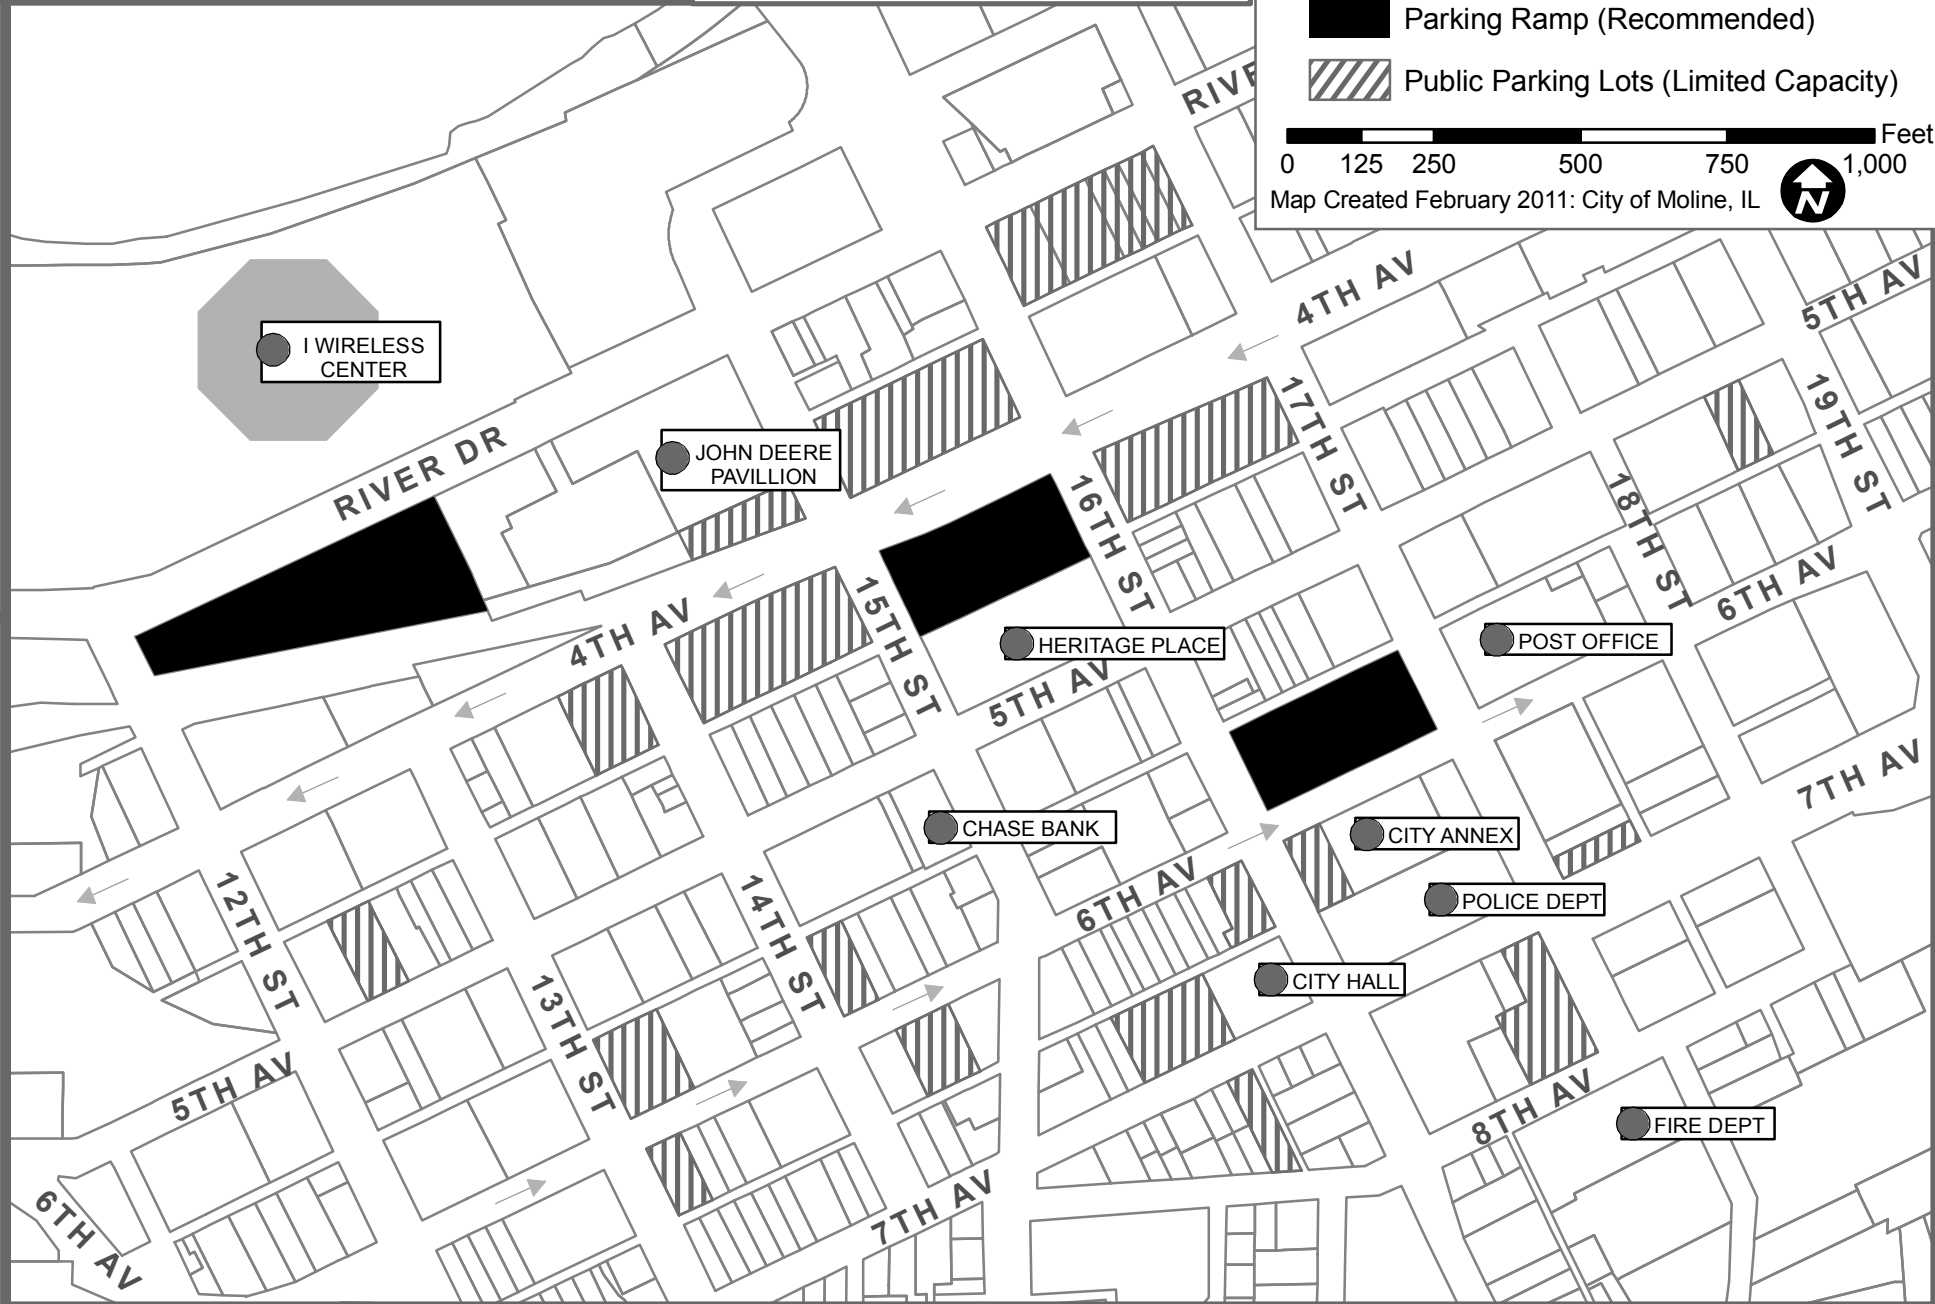

# DOWNTOWN MOLINE EVENT PARKING

## Public Parking Lots

-  Parking Ramp (Recommended)
-  Public Parking Lots (Limited Capacity)

Public Parking in certain lots is only available during weekends and after 5 pm M-F  
Always obey posted regulatory signage. Some lots may contain private parking.