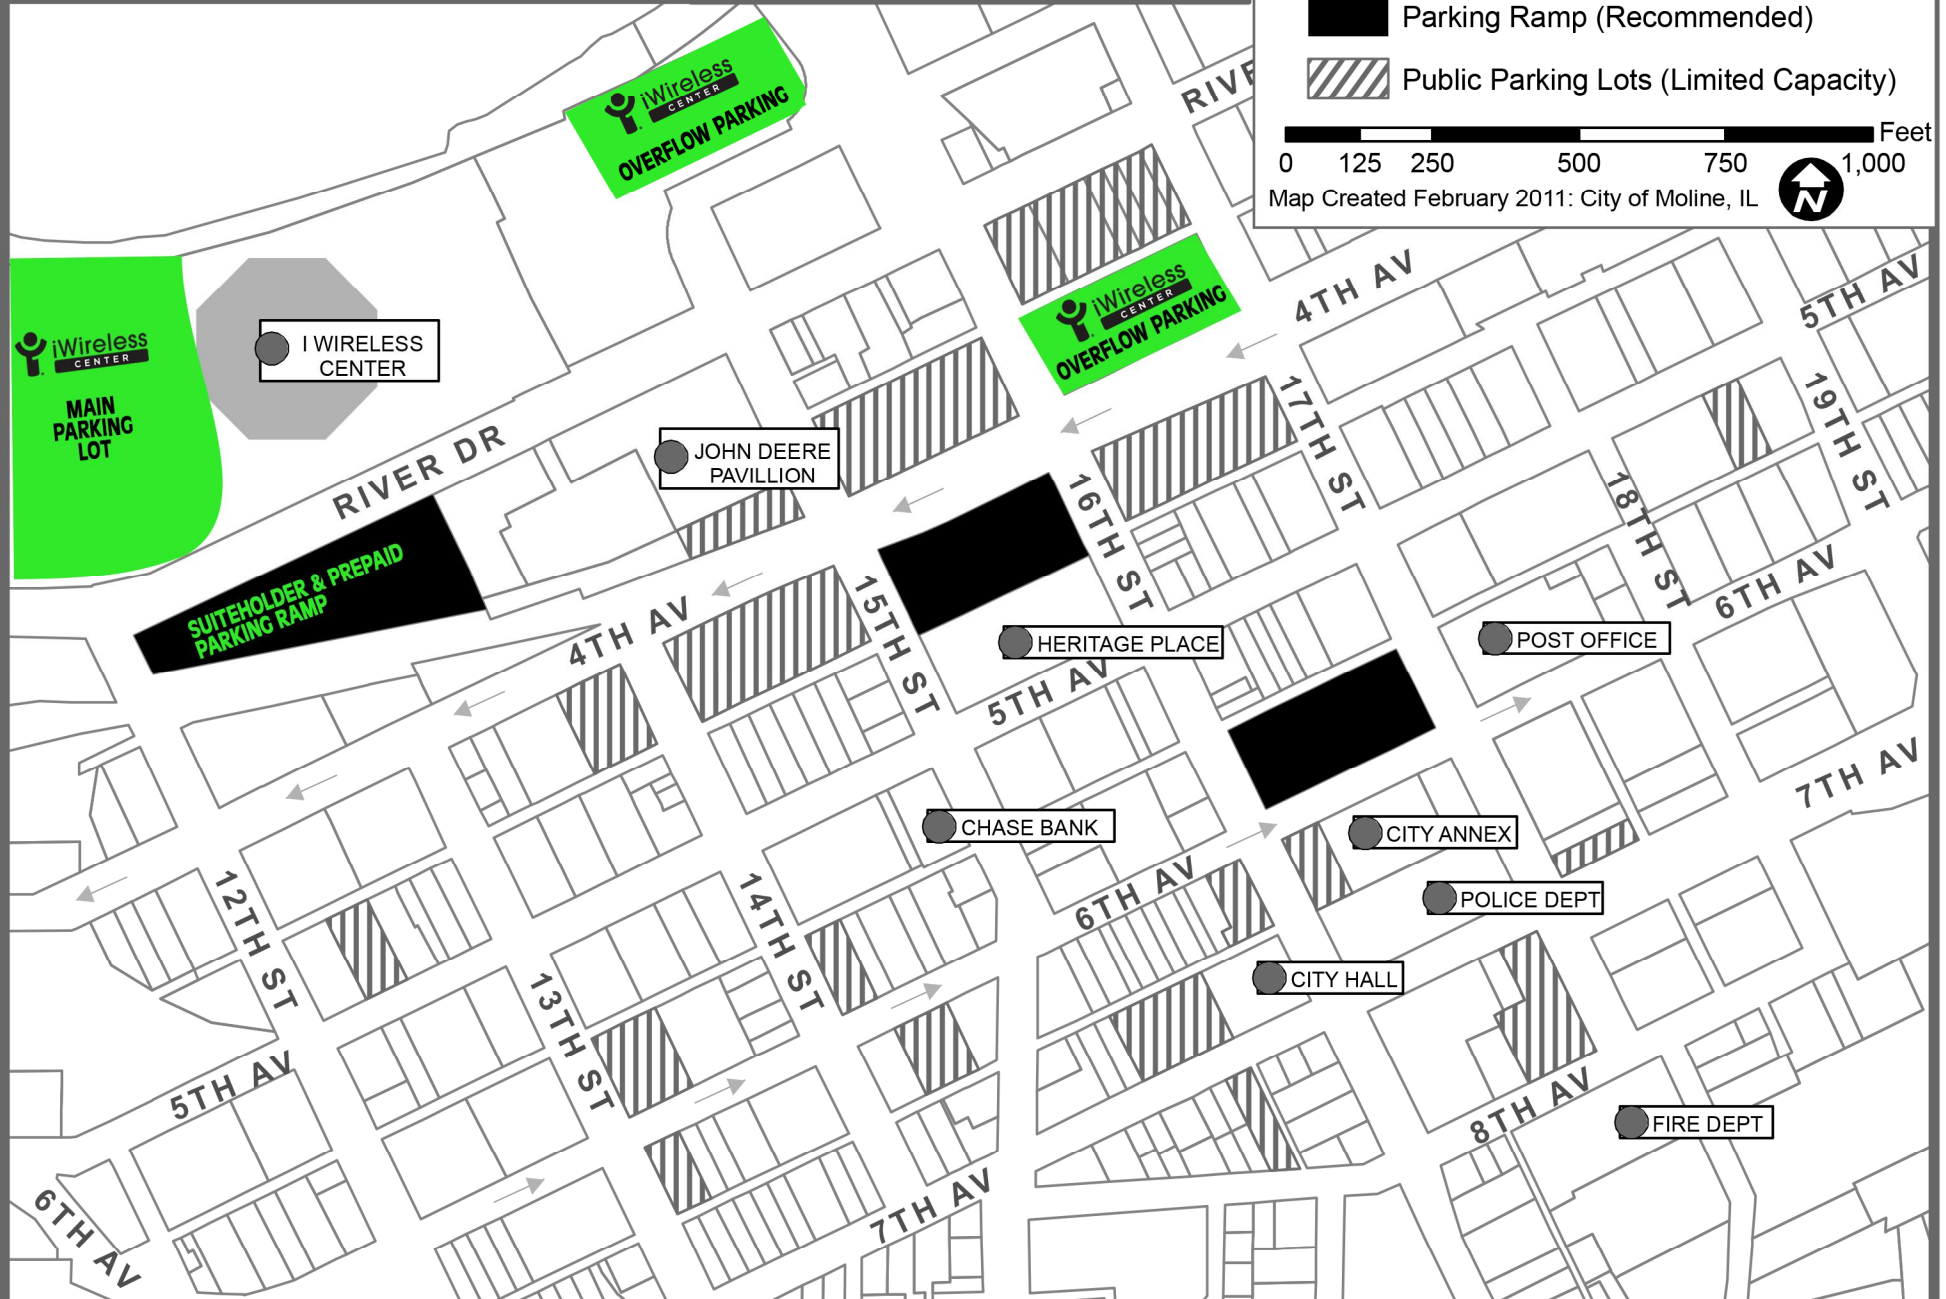

# DOWNTOWN MOLINE EVENT PARKING

## Public Parking Lots

 Parking Ramp (Recommended)

 Public Parking Lots (Limited Capacity)

Map Created February 2011: City of Moline, IL

Public Parking in certain lots is only available during weekends and after 5 pm M-F  
Always obey posted regulatory signage. Some lots may contain private parking.