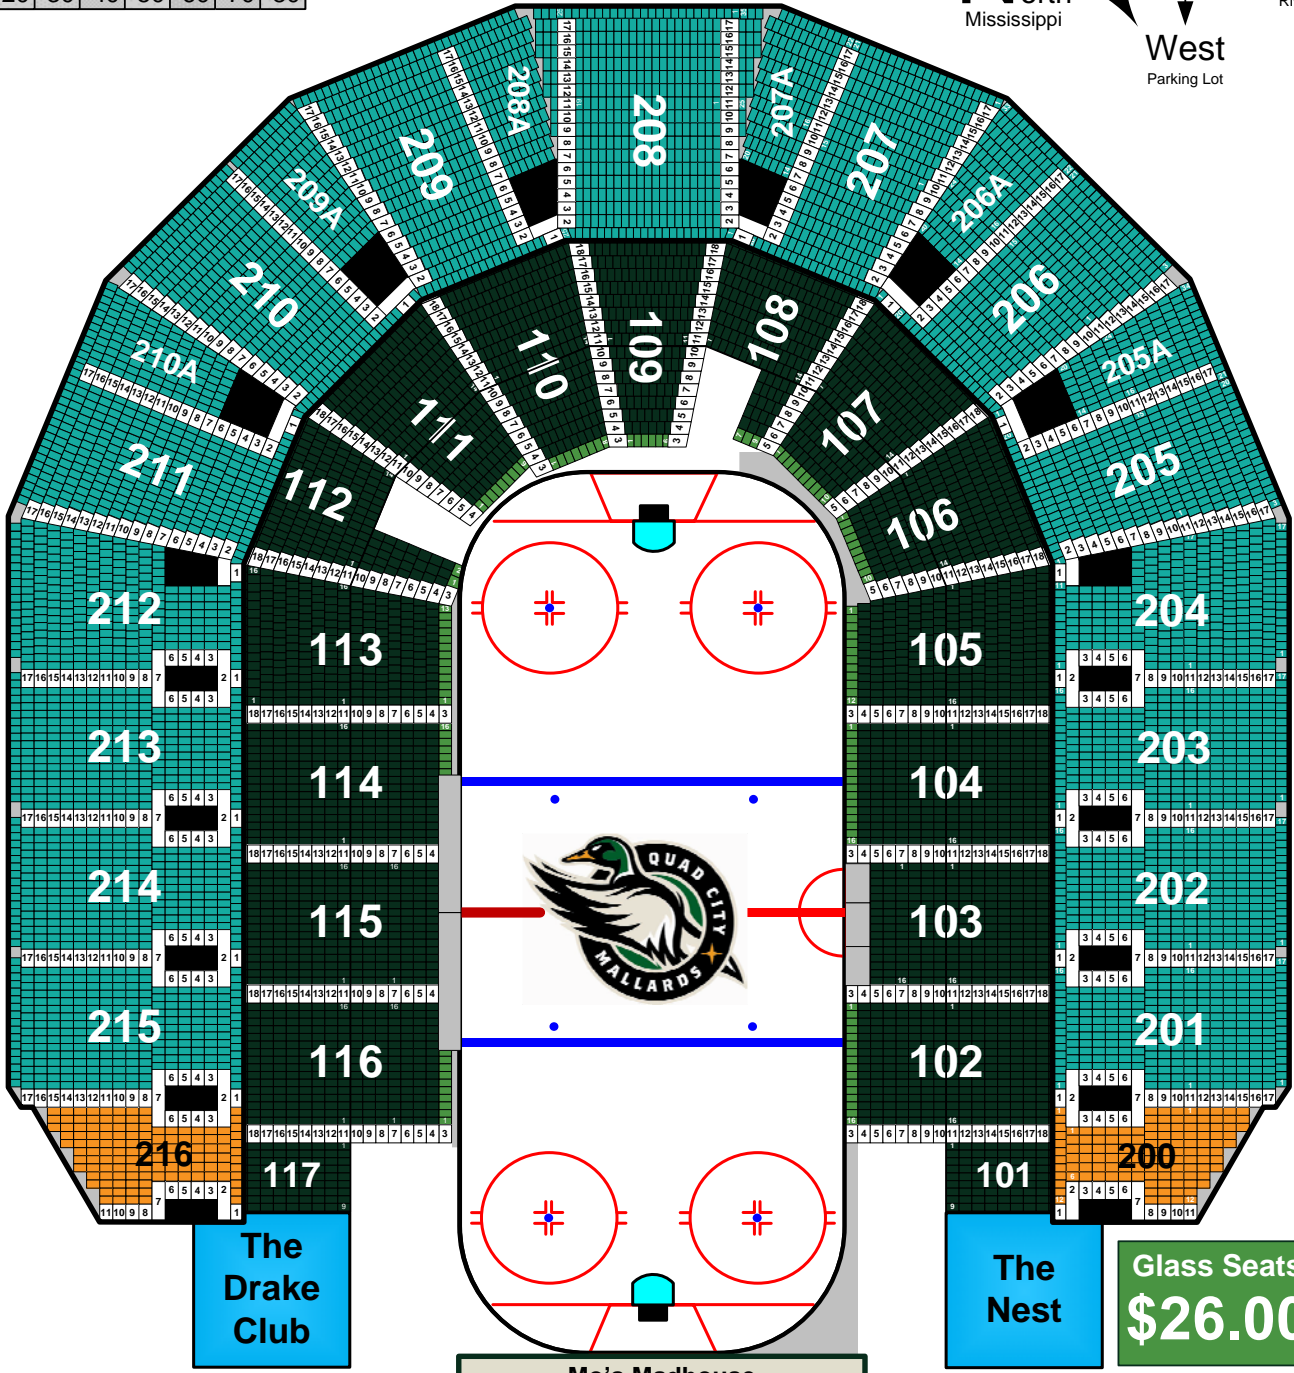

80 FEET							
10'	20'	30'	40'	50'	60'	70'	80'

Mo's Madhouse
 \$12 Students : \$21 Adults

**2011-2012
 SEASON**

\$18
\$13
 \$6 off for kids
 12 and under

\$10